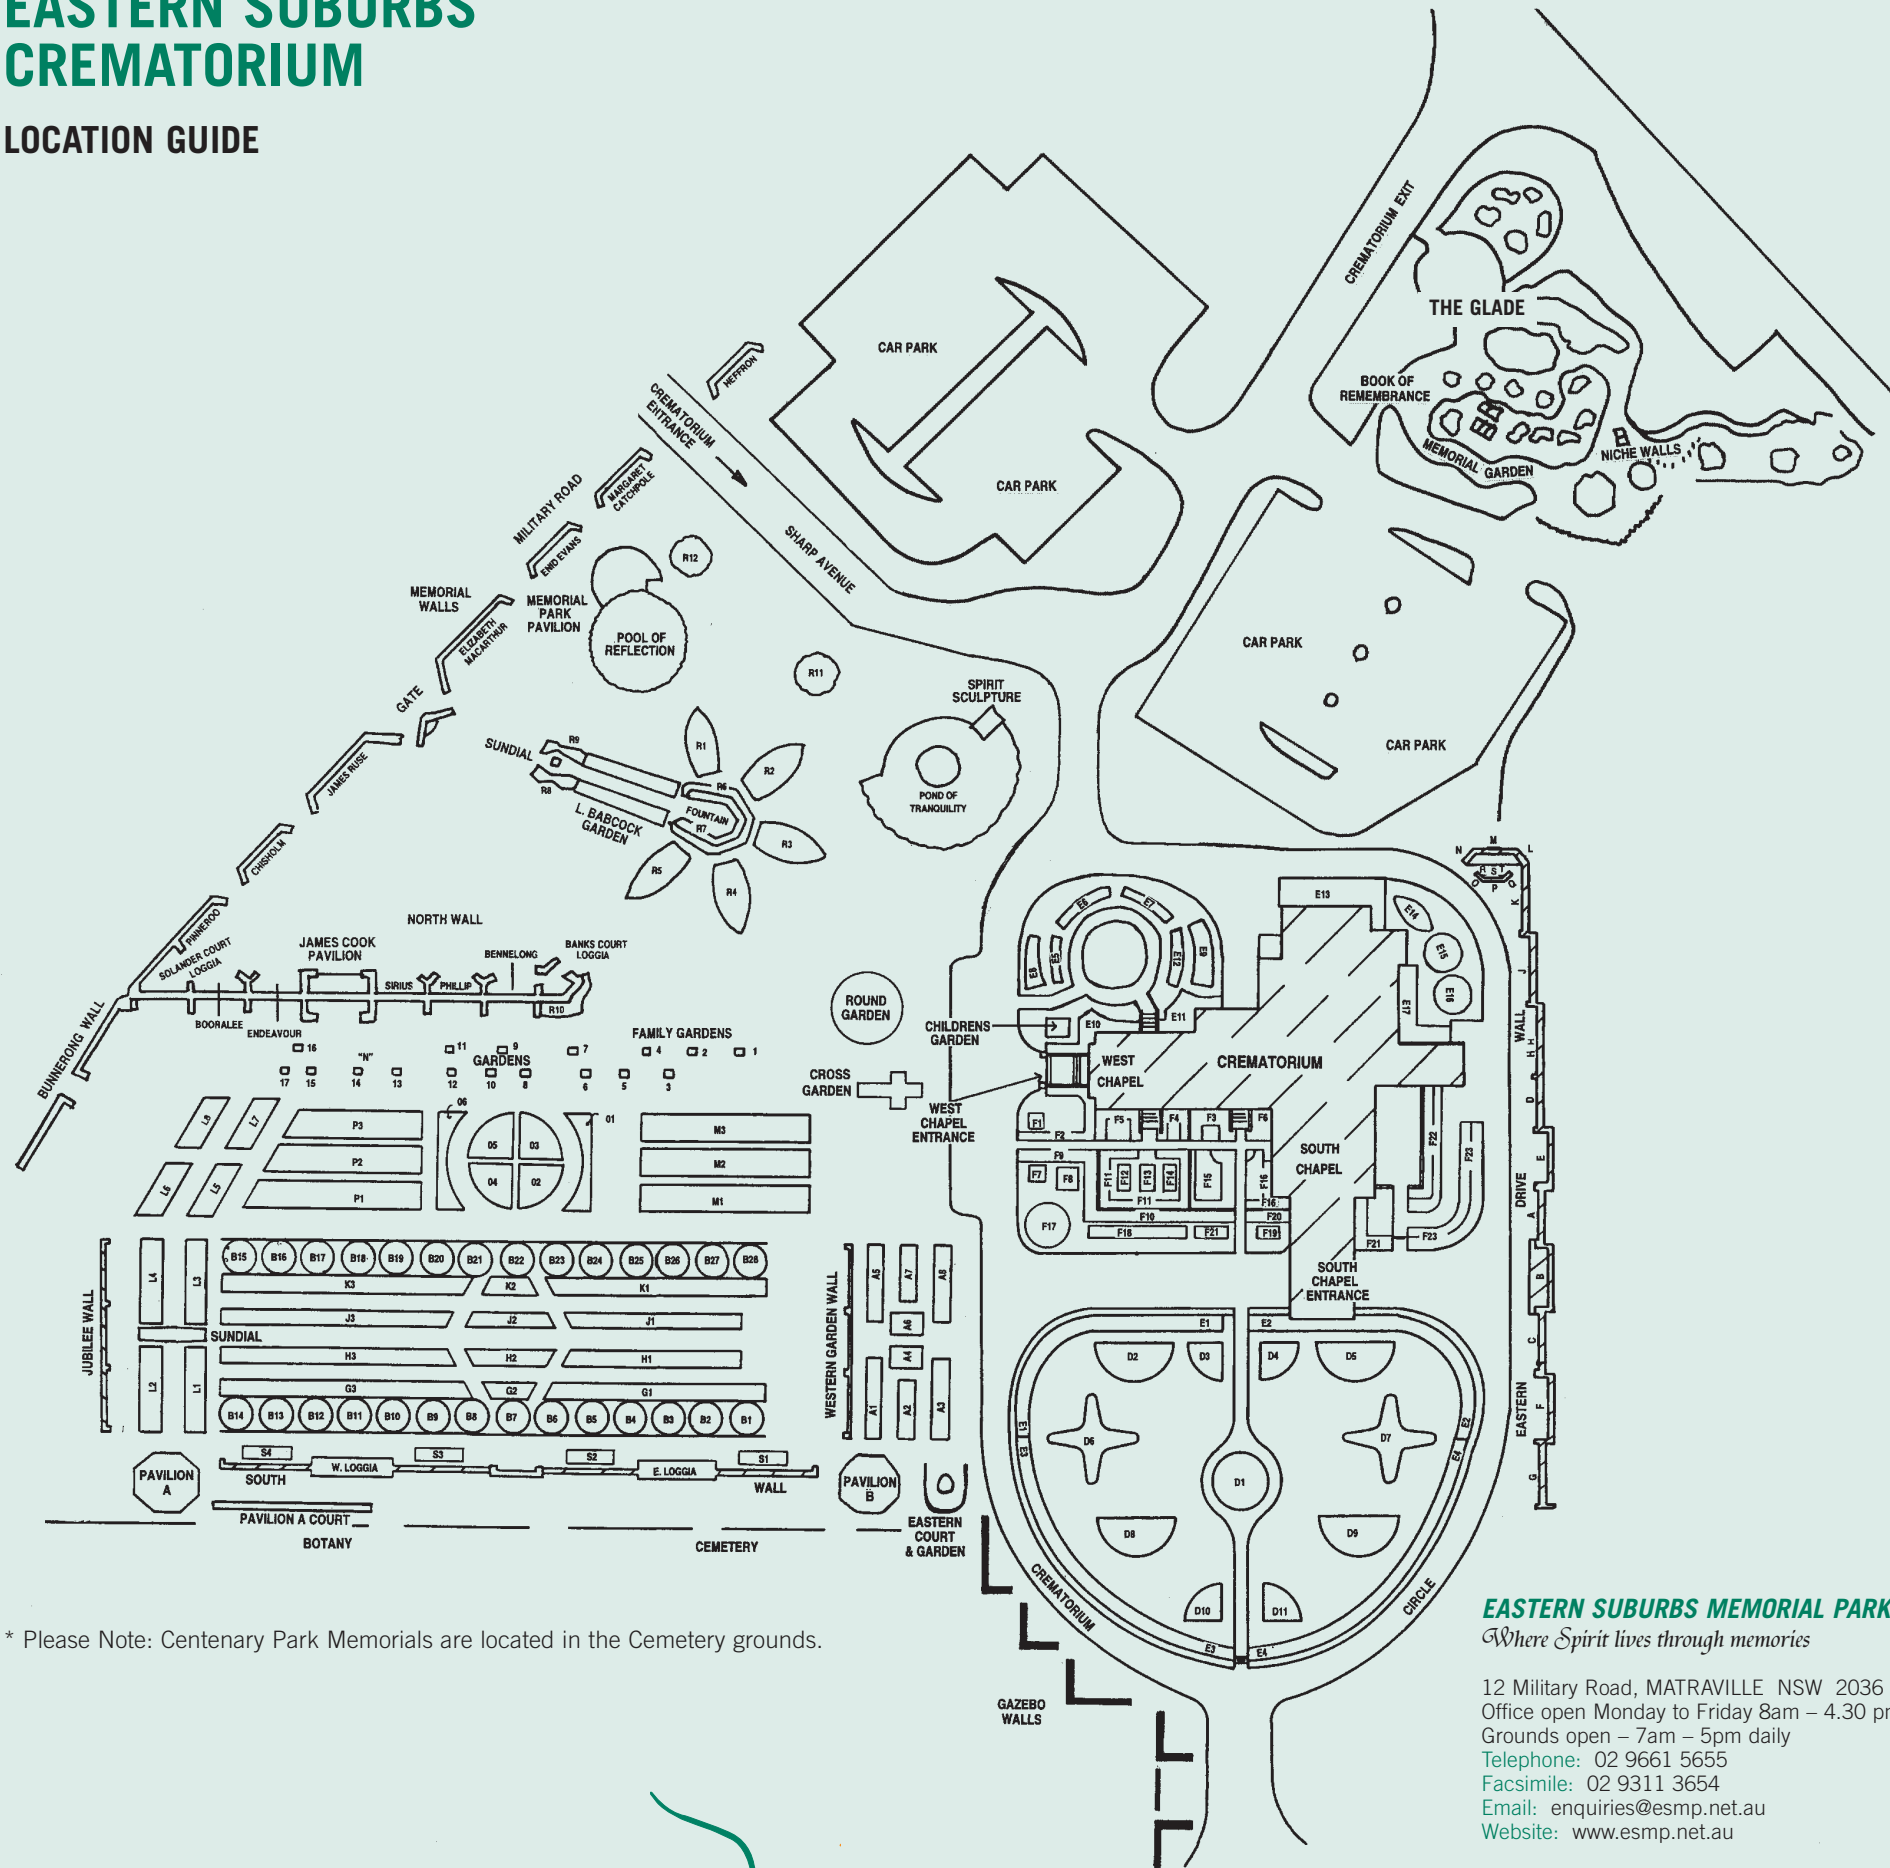

EASTERN SUBURBS CREMATORIUM

LOCATION GUIDE

* Please Note: Centenary Park Memorials are located in the Cemetery grounds.

EASTERN SUBURBS MEMORIAL PARK
Where Spirit lives through memories

12 Military Road, MATRVILLE NSW 2036
Office open Monday to Friday 8am – 4.30 pm
Grounds open – 7am – 5pm daily
Telephone: 02 9661 5655
Facsimile: 02 9311 3654
Email: enquiries@esmp.net.au
Website: www.esmp.net.au

Administered by the Botany Cemetery and Eastern Suburbs Crematorium Trusts
Member of Australian Cemeteries & Crematoria Association Ltd
Member of Cemeteries & Crematoria Association of NSW

Where Spirit Lives Through Memories

LOCATION GUIDE

EASTERN SUBURBS MEMORIAL PARK

*Where Spirit Lives
Through Memories*

12 Military Road, MATRVILLE NSW 2036

BOTANY CEMETERY

LOCATION GUIDE

EASTERN SUBURBS MEMORIAL PARK
Where Spirit Lives Through Memories