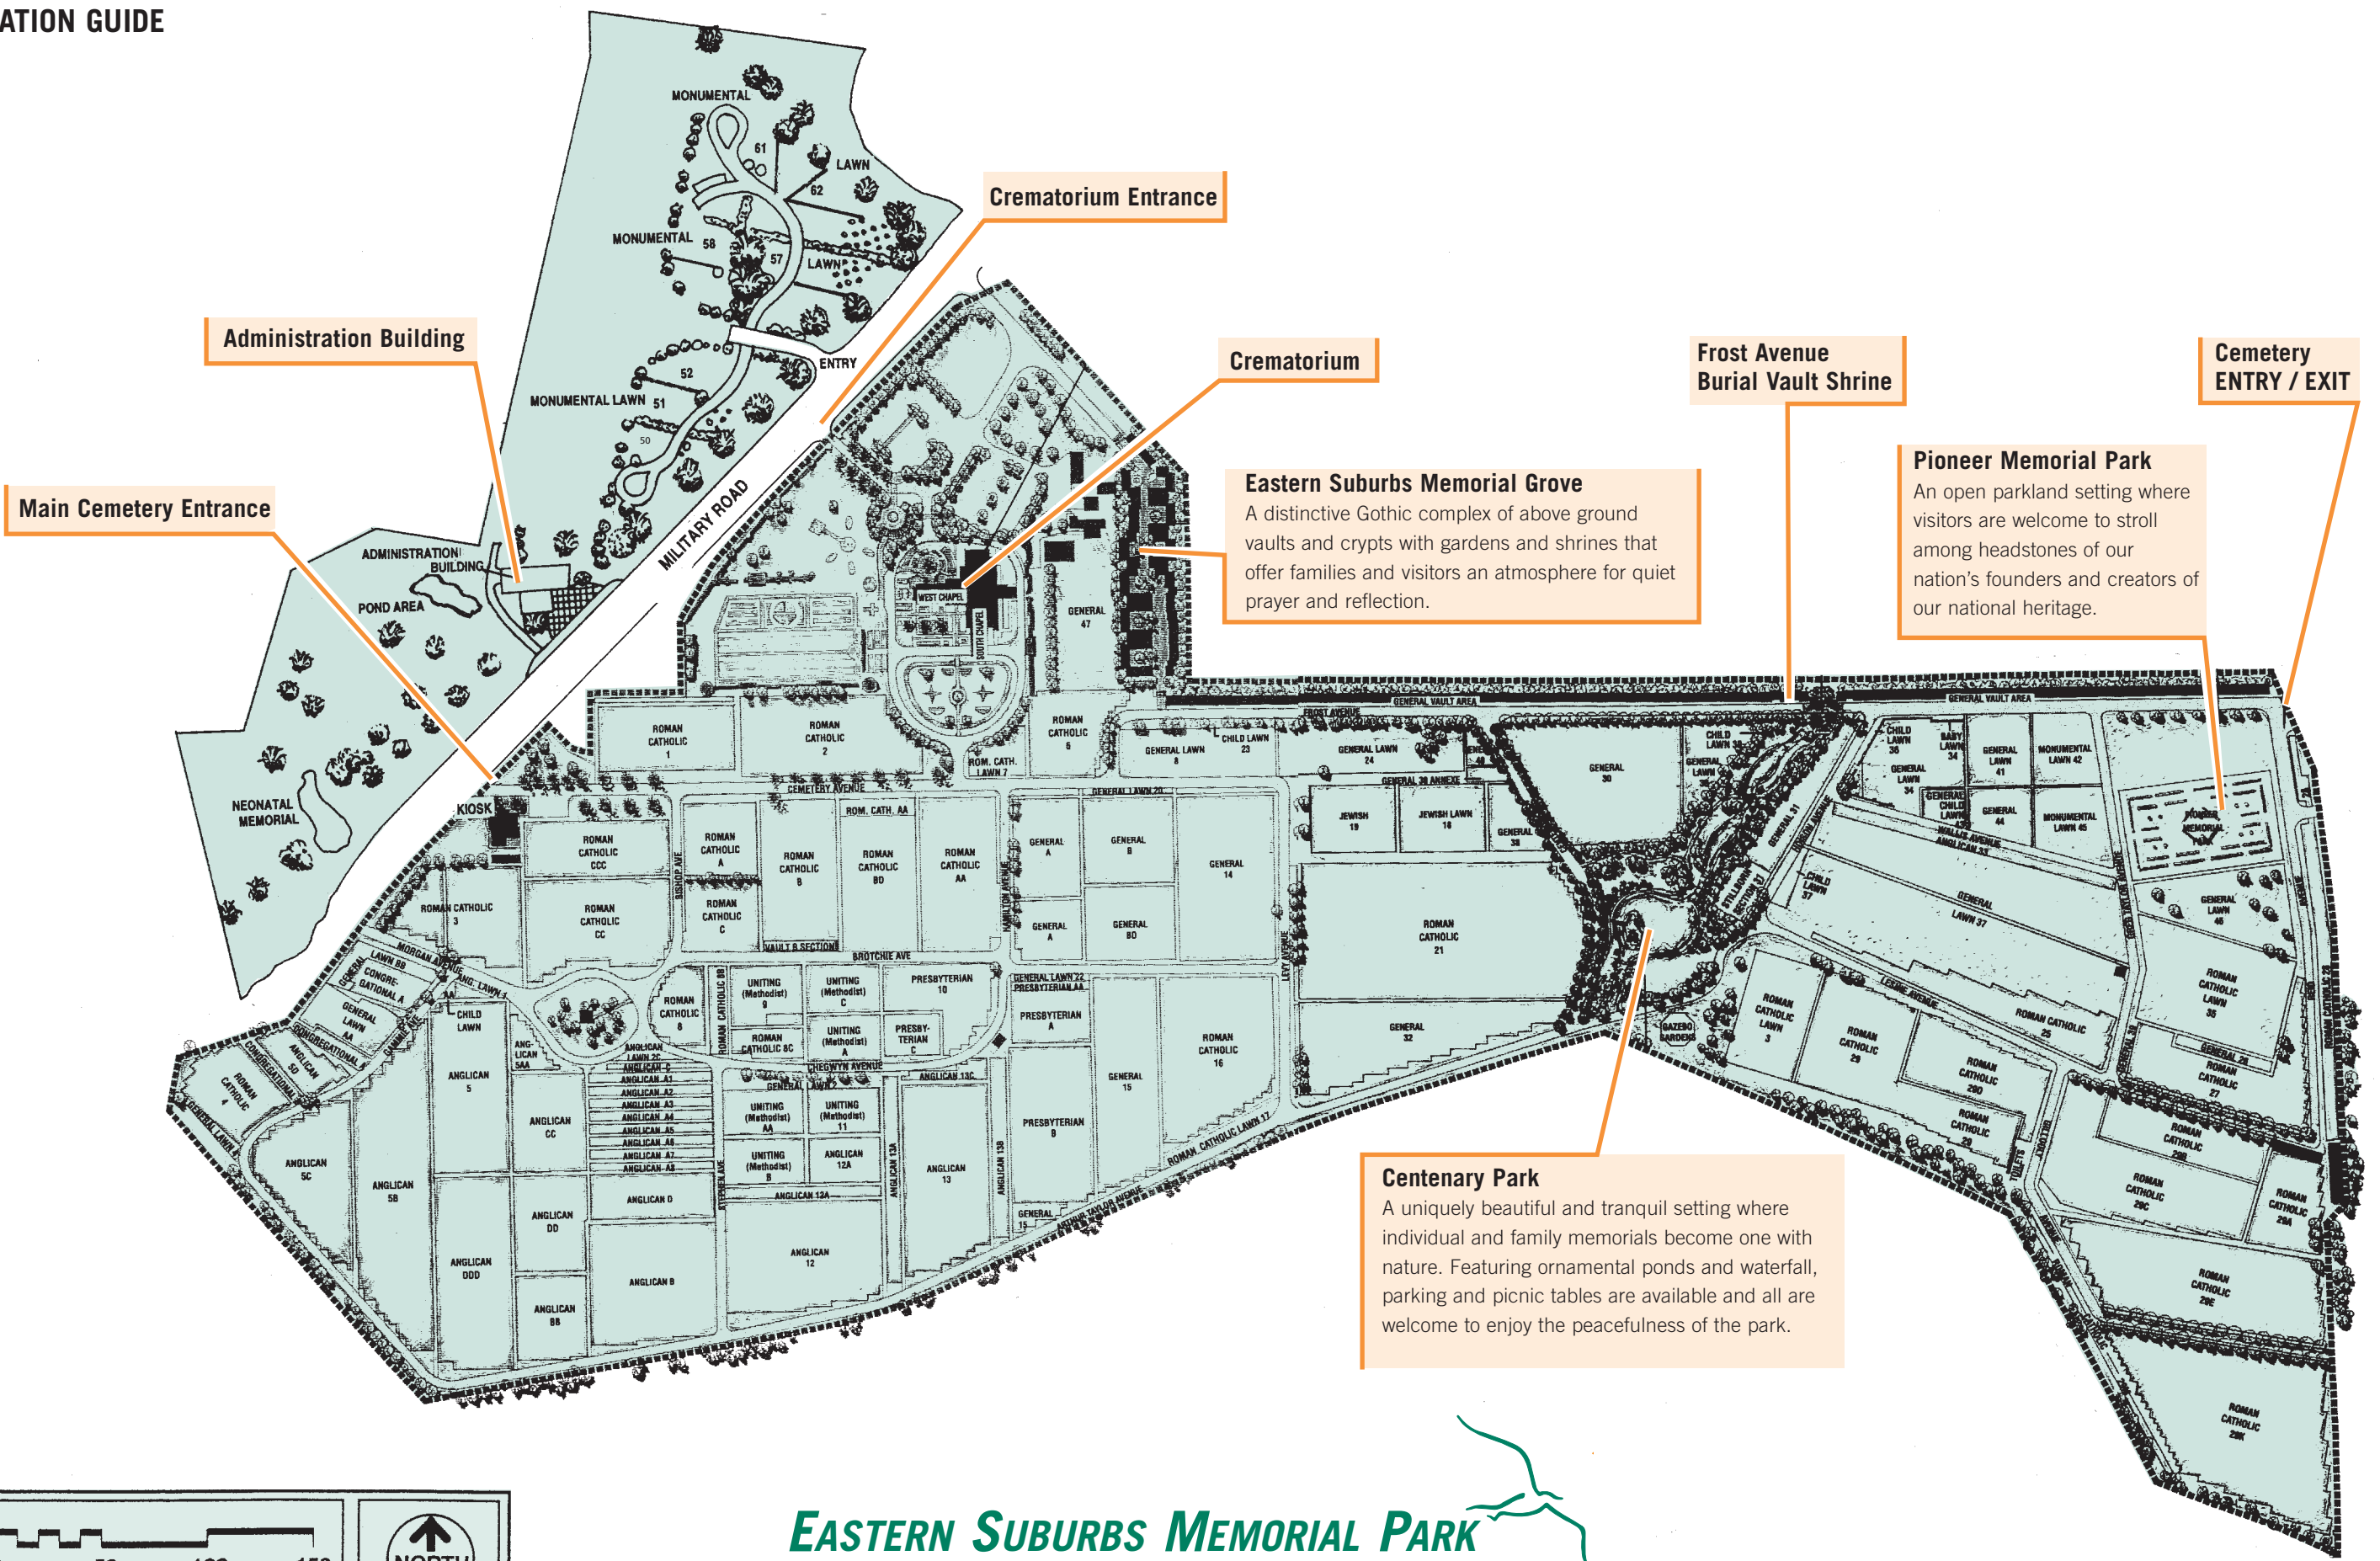

EASTERN SUBURBS CREMATORIUM

LOCATION GUIDE

* Please Note: Centenary Park Memorials are located in the Cemetery grounds.

EASTERN SUBURBS MEMORIAL PARK
Where Spirit lives through memories

12 Military Road, MATRVILLE NSW 2036
Office open Monday to Friday 8am – 4.30 pm
Grounds open – 7am – 5pm daily
Telephone: 02 9661 5655
Facsimile: 02 9311 3654
Email: enquiries@esmp.net.au
Website: www.esmp.net.au

LOCATION GUIDE

EASTERN SUBURBS MEMORIAL PARK

*Where Spirit Lives
Through Memories*

12 Military Road, MATRVILLE NSW 2036

BOTANY CEMETERY

LOCATION GUIDE

EASTERN SUBURBS MEMORIAL PARK
Where Spirit Lives Through Memories